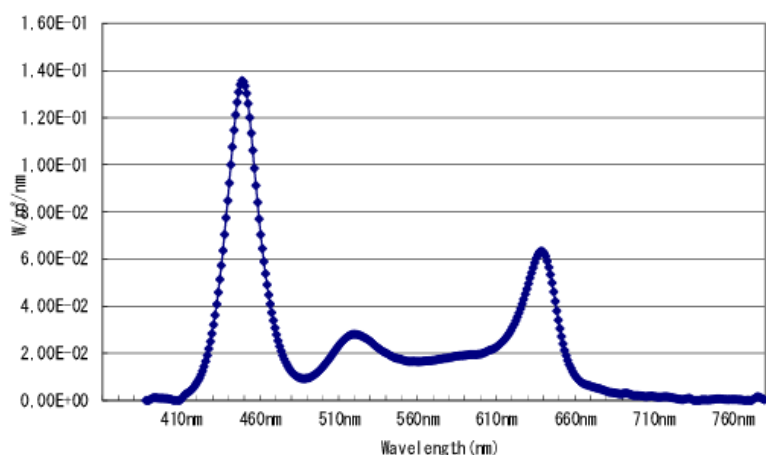

Technical specifications

Power Supply: 100–240V ~ 50/60Hz auto-setting (single-phase)		
Maximun power consumption 170W	Minimum room temperature: -10°C	
Stand-by power consumption 5W	Maximum room temperature: 35°C	
LED life 50.000 Hrs (see manufacturer's specifications)		
Available LED colour : 5-colour RGBWA led array(red, green, blue, white 5000°k, amber)		
Protection grade:IP20 (HOUSE HPLED in original ETC S4 only)		
Double lens optics with multiple anti-reflection coatings		
Working position: any(HOUSE HPLED in original ETC S4 only)		
Data Protocols: DMX 512, and-or RDM ready	User's interface: 4-digit display and 4 keys	
Power connectors: IN – OUT power-con neutrik connectors	Data connectors: IN – OUT Neutrik XRL 5	
Control of led frequency: selection of LED frequency refresh	Fan control: fan speed adjustments	
Dimming curves control: selection of two dimming curves control		
Manual operations: via keys provided on the display		
Net weight: 2,49 kg	Packed weight: 3,3 kg	Packaging volume 0.012 m ³
		
Compliant to::		

Photometric data with RGBWA matrix with all channels activated

Measurements carried out using LEDs arrays for a period of 30 minutes at 25°C room temperature. Data are informatory and not binding

	Distance m	4 m	6 m	8 m	10 m	12 m	14 m
Source Four optics 19°	Lux	2552	1134	638	408	284	208
	Diameter ø m	1,20	1,8	2,40	3,0	3,6	4,2
Source Four optics 26°	Lux	1731	769	433	277	192	141
	Diameter ø m	1,65	2,48	3,31	4,41	4,97	5,79
Source Four optics 36°	Lux	1077	478	269	172	120	88
	Diameter ø m	2,32	3,48	4,64	5,81	6,97	8,13
Source Four optics 50°	Lux	533	237	133	85	59	43
	Diameter ø m	3,73	5,59	7,46	9,32	11,19	13,05