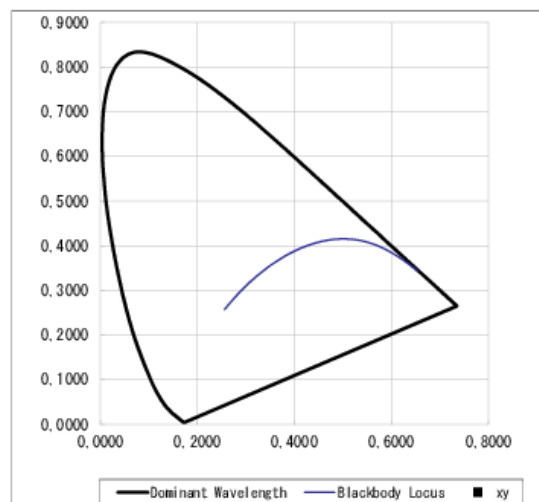

Technical specifications

Power Supply: 100–240V ~ 50/60Hz auto-setting (single-phase)		
Maximun power consumption 170W	Minimum room temperature: -10°C	
Stand-by power consumption 5W	Maximum room temperature: 35°C	
LED life 50.000 Hrs (see manufacturer's specifications)		
Available LED colour : 5-colour RGBWA led array(red, green, blue, white 5000°k, amber)		
Protection grade:IP20 (HOUSE HPLED in original ETC S4 only)		
Double lens optics with multiple anti-reflection coatings		
Working position: any(HOUSE HPLED in original ETC S4 only)		
Data Protocols: DMX 512, and-or RDM ready	User's interface: 4-digit display and 4 keys	
Power connectors: IN – OUT power-con neutrik connectors	Data connectors: IN – OUT Neutrik XRL 5	
Control of led frequency: selection of LED frequency refresh	Fan control: fan speed adjustments	
Dimming curves control: selection of two dimming curves control		
Manual operations: via keys provided on the display		
Net weight: 2,49 kg	Packed weight: 3,3 kg	Packaging volume 0.012 m ³
		
Compliant to::		

Photometric data with RGBWA matrix with all channels activated

Measurements carried out using LEDs arrays for a period of 30 minutes at 25°C room temperature. Data are informatory and not binding

	Distance m	4 m	6 m	8 m	10 m	12 m	14 m
Source Four optics 19°	Lux	2552	1134	638	408	284	208
	Diameter ø m	1,20	1,8	2,40	3,0	3,6	4,2
Source Four optics 26°	Lux	1731	769	433	277	192	141
	Diameter ø m	1,65	2,48	3,31	4,41	4,97	5,79
Source Four optics 36°	Lux	1077	478	269	172	120	88
	Diameter ø m	2,32	3,48	4,64	5,81	6,97	8,13
Source Four optics 50°	Lux	533	237	133	85	59	43
	Diameter ø m	3,73	5,59	7,46	9,32	11,19	13,05