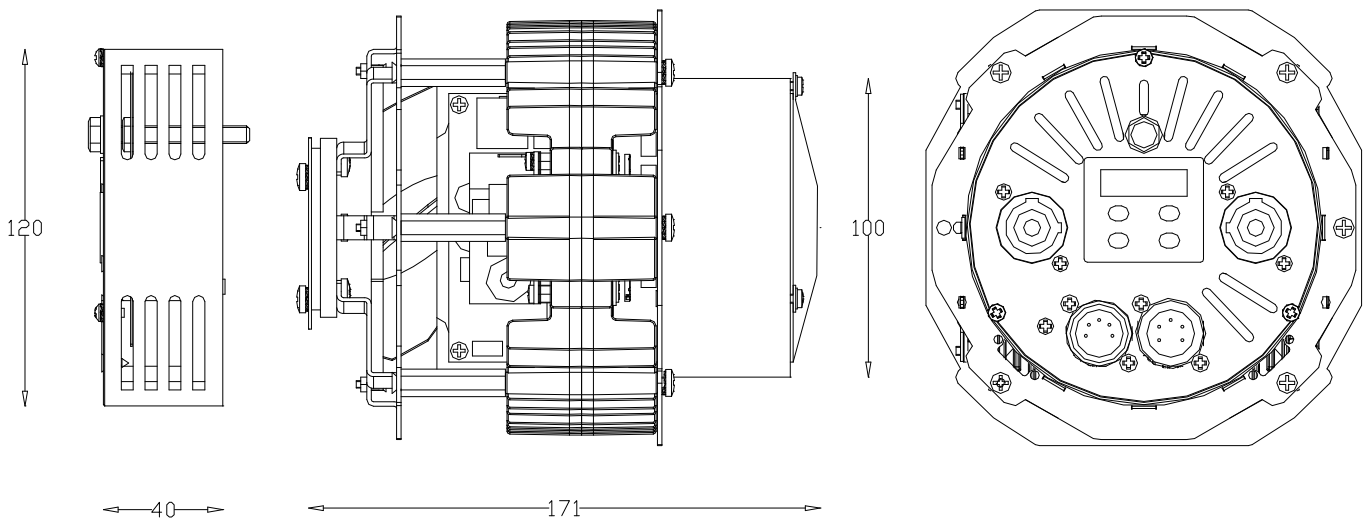

HPLED II C5

“colour rgbwa”

Lites s.r.l.

Simply LED to innovation

Dimensions:

The information contained in this document has been carefully drawn and checked. However, the manufacturer shall not be liable for any inaccuracy or mistake. Lites srl reserves the right to modify or make any functional change at any time without notice.