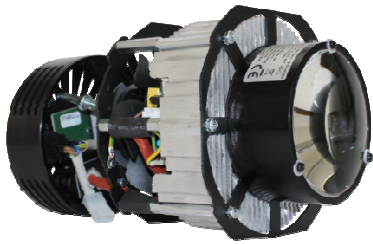

Give new life to your *Source Four* and change it into an efficient colour led profile spotlight (red, green, blue, white, amber)

- **Easy maintenance** (remove the glass spotlight and insert the unit by screwing in the three screws. Required time: 5/7 minutes)
- **Light quality** (consistent light, high colour rendering CRI >90, constant colour temperature, luminous flux equivalent to a 750w halogen lamp, flicker free, no adjustment required, sharp and focused outlines without aberrations, compatible with ETC optics)
- **Consumption – electrical connection** (low consumption, maximum power consumption 170W, electrical connection by means of neutrik connectors with the possibility of powering various projectors on the same line)
- **Dimming** (Power supply directly connected to the network 110/240 V~, dimming control through the 8 or 16 bits DMX control, adjustment of the reaction times, quick reaction, dimming curves, always with a uniform and smooth operation, without jumps even at the lower light level, RDM control)
- **Heat** (drastic temperature reduction of the projector unit resulting in savings for air-conditioning; possibility of using gobos printed on acetate sheets)
- **Maintenance** (savings for lamps replacement, lamp average life 300/500 hours, depending on the model, Led life 50,000 hours, as estimated by the manufacturer)
- **Noise** (efficient and silent cooling, with possibility to adjust the fan speed)
- **Protections** (inner active control system which adjusts the operation of the unit by controlling the temperature thus protecting it in any situation)
- **Versions** (a complete range with a variety of versions in order to meet all needs, available with 3000°k, 4000°k, 5600°k white light, white variable from 3000° to 5700°k, coloured RGBWA, red, green, blue, white, amber)
- **Cheap** (cost-effective PROFESSIONAL solution which allows to recycle the existing frames using the same fly cases)
- **Made in Italy** (made and assembled in Italy using reliable and high quality components)